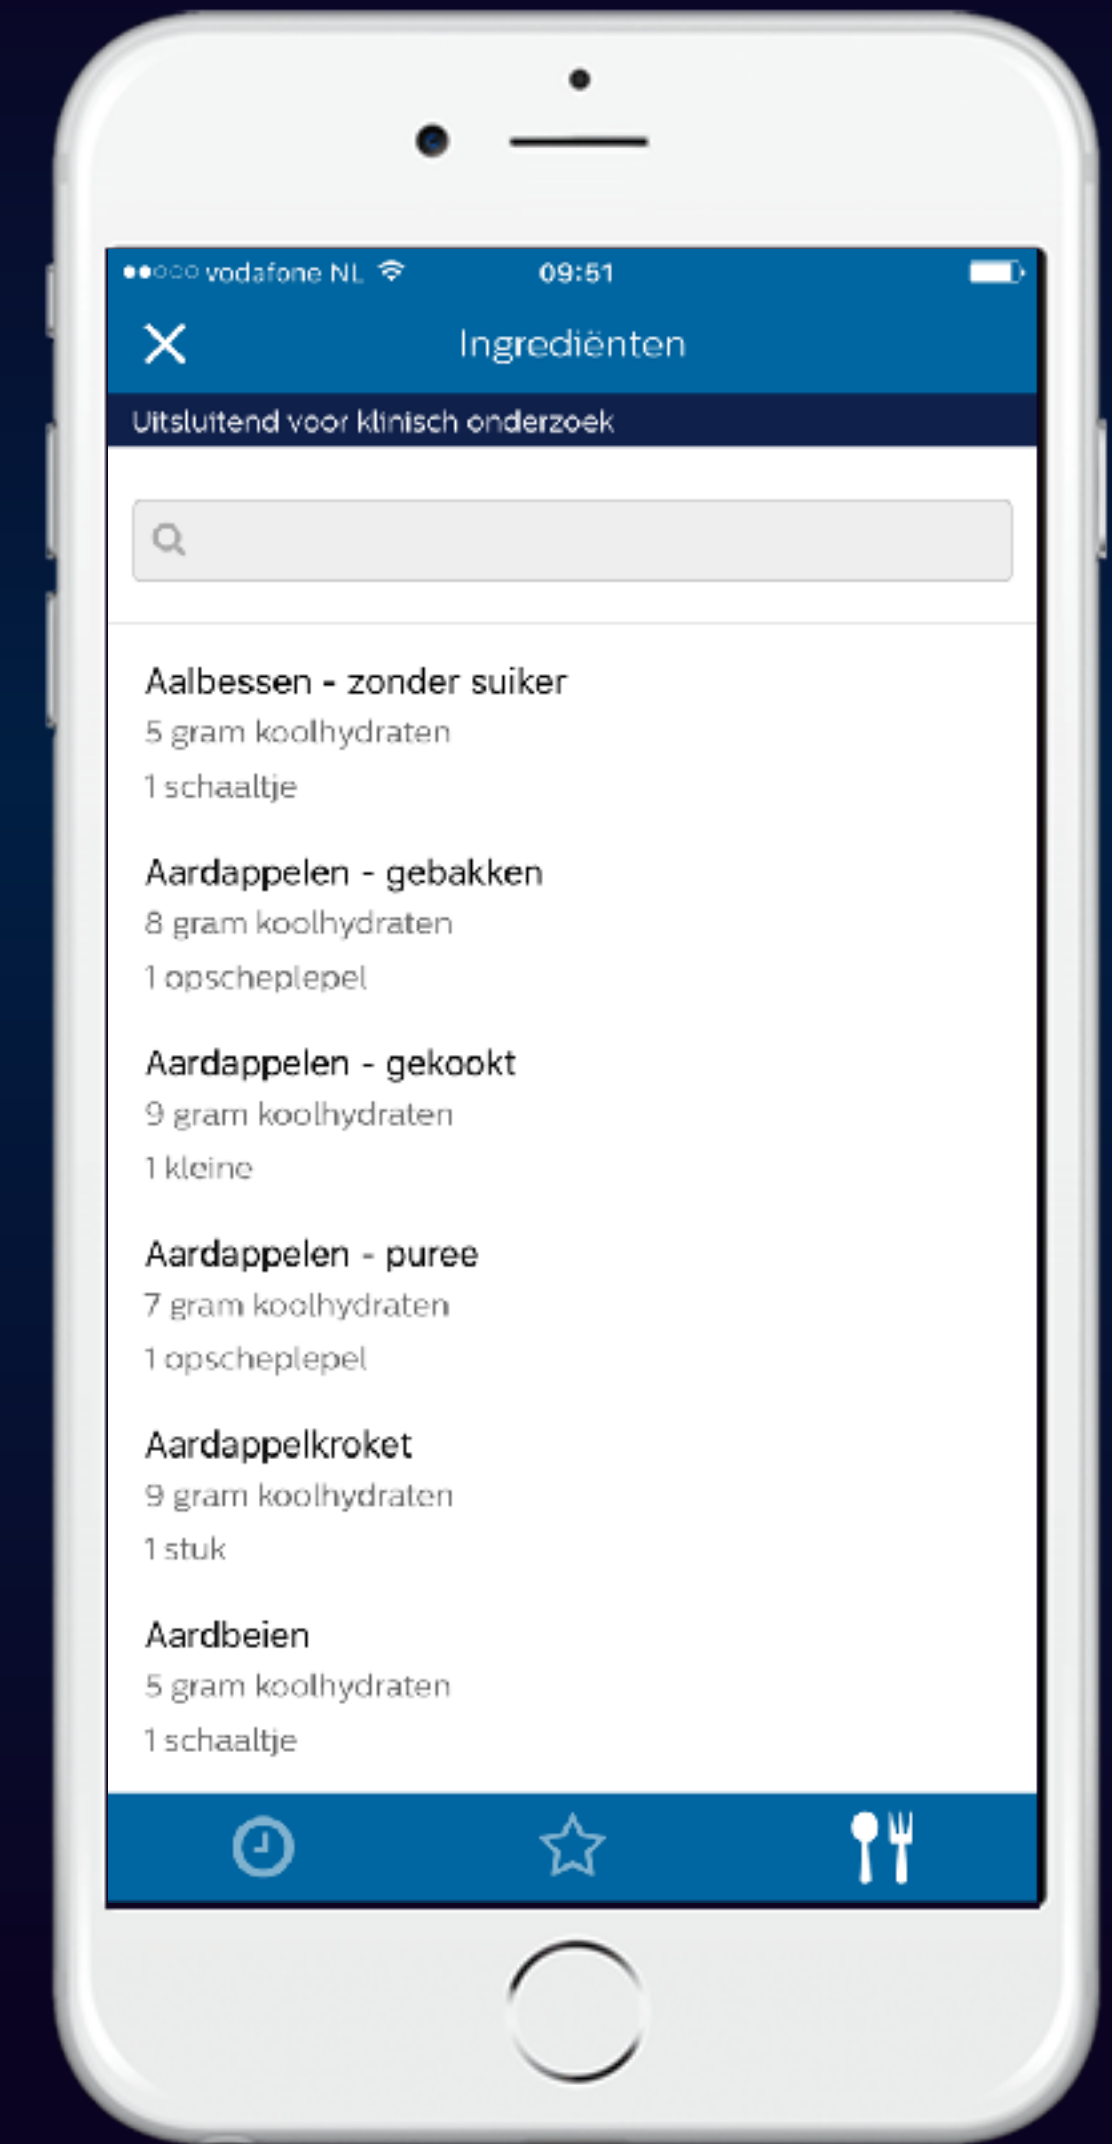

Adding user's data*

Trends*

Meal picker*

* All in Dutch